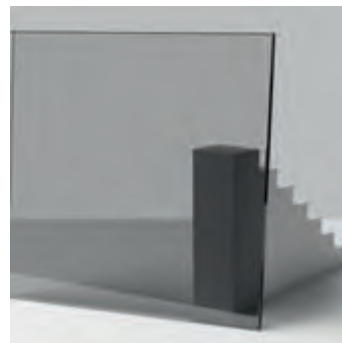

Cristallo Grigio fumè
Smoky gray crystal