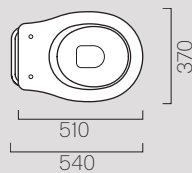

50x35

724711

Description	Washbasin
Code	724711
Dimensions	50x35
Weight	Kg 7,6
Capacity	Lt 8
Overflow	CL 25
Installation	under-counter
Taphole	0

Wc e Bidet

Wc and Bidet

55x37

871211

Description	Wc
Code	871211
Dimensions	55x37
Weight	Kg 20,5
Flush system	standard
Installation	wall-hung

55x37

8765111

Description	Bidet
Code	8765111
Dimensions	55x37
Weight	Kg 17
Overflow	CL 25
Installation	wall-hung
Taphole	1

54x37

871011

Description	Wc
Code	871011
Dimensions	54x37
Weight	Kg 22,5
Flush system	standard
Installation	floor standing

* 275

* Da 250 a 320 mm
* From 250 to 320 mm

* Da 80 a 230 mm
* From 80 to 230 mm

Cassetta

878111

Description	Cistern
Code	878111
Dimensions	17x42 h40
Weight	Kg 13,6

Cassetta

879011