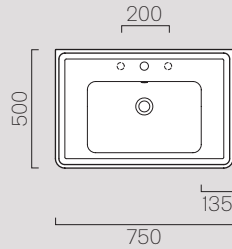

○ VAL2

175x82 h84

65,3

Lavabi

Washbasins

125x54
8725111

Description	Washbasin
Code	8725111
Dimensions	125x54
Weight	Kg 42,1
Capacity	Lt 10
Overflow	CL 25
Installation	wall-hung, ceramic legs
Taphole	1 (3)

105x54
8723111

Description	Washbasin
Code	8723111
Dimensions	105x54
Weight	Kg 28
Capacity	Lt 12
Overflow	CL 25
Installation	wall-hung, ceramic legs, pedestal
Taphole	1 (3)

90x50

8788111

Description	Washbasin
Code	8788111
Dimensions	90x50
Weight	Kg 25,3
Capacity	Lt 10,5
Overflow	CL 25
Installation	wall-hung, pedestal
Taphole	1 (3)

75x50

8787111

Description	Washbasin
Code	8787111
Dimensions	75x50
Weight	Kg 19,3
Capacity	Lt 6
Overflow	CL 25
Installation	wall-hung, pedestal
Taphole	1 (3)

60x46

8731111

Description	Washbasin
Code	8731111
Dimensions	60x46
Weight	Kg 15,5
Capacity	Lt 5
Overflow	CL 25
Installation	wall-hung, pedestal
Taphole	1 (3)

* 275

* Da 250 a 320 mm
* From 250 to 320 mm

* Da 80 a 230 mm
* From 80 to 230 mm

Cassetta

878111

Description	Cistern
Code	878111
Dimensions	17x42 h40
Weight	Kg 13,6

Cassetta

879011