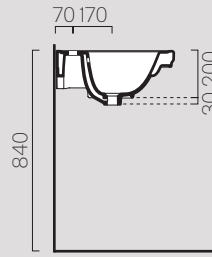

○ VAL2

175x82 h84

65,3

Lavabi

Washbasins

125x54
8725111

Description	Washbasin
Code	8725111
Dimensions	125x54
Weight	Kg 42,1
Capacity	Lt 10
Overflow	CL 25
Installation	wall-hung, ceramic legs
Taphole	1 (3)

105x54
8723111

Description	Washbasin
Code	8723111
Dimensions	105x54
Weight	Kg 28
Capacity	Lt 12
Overflow	CL 25
Installation	wall-hung, ceramic legs, pedestal
Taphole	1 (3)

90x50

8788111

Description	Washbasin
Code	8788111
Dimensions	90x50
Weight	Kg 25,3
Capacity	Lt 10,5
Overflow	CL 25
Installation	wall-hung, pedestal
Taphole	1 (3)

75x50

8787111

Description	Washbasin
Code	8787111
Dimensions	75x50
Weight	Kg 19,3
Capacity	Lt 6
Overflow	CL 25
Installation	wall-hung, pedestal
Taphole	1 (3)

60x46

8731111

Description	Washbasin
Code	8731111
Dimensions	60x46
Weight	Kg 15,5
Capacity	Lt 5
Overflow	CL 25
Installation	wall-hung, pedestal
Taphole	1 (3)

* 275

* Da 250 a 320 mm
* From 250 to 320 mm

* Da 80 a 230 mm
* From 80 to 230 mm

Cassetta

878111

Description	Cistern
Code	878111
Dimensions	17x42 h40
Weight	Kg 13,6

Cassetta

879011