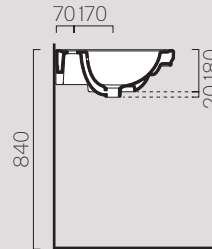

○ VAL2

175x82 h84

65,3

Lavabi

Washbasins

125x54
8725111

Description	Washbasin
Code	8725111
Dimensions	125x54
Weight	Kg 42,1
Capacity	Lt 10
Overflow	CL 25
Installation	wall-hung, ceramic legs
Taphole	1 (3)

105x54
8723111

Description	Washbasin
Code	8723111
Dimensions	105x54
Weight	Kg 28
Capacity	Lt 12
Overflow	CL 25
Installation	wall-hung, ceramic legs, pedestal
Taphole	1 (3)

90x50

8788111

Description	Washbasin
Code	8788111
Dimensions	90x50
Weight	Kg 25,3
Capacity	Lt 10,5
Overflow	CL 25
Installation	wall-hung, pedestal
Taphole	1 (3)

75x50

8787111

Description	Washbasin
Code	8787111
Dimensions	75x50
Weight	Kg 19,3
Capacity	Lt 6
Overflow	CL 25
Installation	wall-hung, pedestal
Taphole	1 (3)

60x46

8731111

Description	Washbasin
Code	8731111
Dimensions	60x46
Weight	Kg 15,5
Capacity	Lt 5
Overflow	CL 25
Installation	wall-hung, pedestal
Taphole	1 (3)

* 275

* Da 250 a 320 mm
* From 250 to 320 mm

* Da 80 a 230 mm
* From 80 to 230 mm

Cassetta

878111

Description	Cistern
Code	878111
Dimensions	17x42 h40
Weight	Kg 13,6

Cassetta

879011