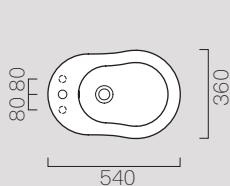

Description	Bidet
Code	8762111
Dimensions	54x37
Weight	Kg 18,2
Overflow	CL 25
Installation	floor standing
Taphole	1 (3)

70x37
871711