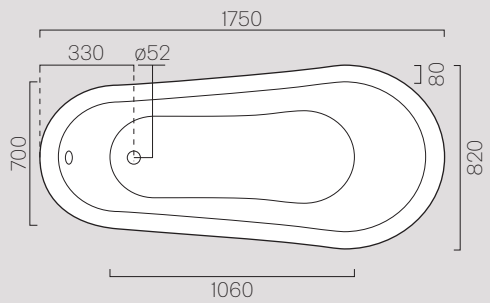

* 275

* Da 250 a 320 mm
* From 250 to 320 mm

* Da 80 a 230 mm
* From 80 to 230 mm

Cassetta

878111

Description	Cistern
Code	878111
Dimensions	17x42 h40
Weight	Kg 13,6

Cassetta

879011

Description	Cistern
Code	879011
Dimensions	46x22 h41
Weight	Kg 16,5

Cassetta

878011

Description	Cistern
Code	878011
Dimensions	46x22 h41
Weight	Kg 16,5

Vasca Bathtub

175x82 VAL1

Description	Bathtub
Code	VAL1
Dimensions	175x82 h84
Weight	Kg 65,3
Installation	freestanding
Material	acrylic