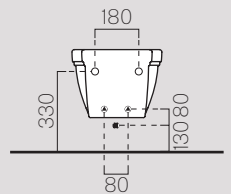

75x50

8787111

Description	Washbasin
Code	8787111
Dimensions	75x50
Weight	Kg 19,3
Capacity	Lt 6
Overflow	CL 25
Installation	wall-hung, pedestal
Taphole	1 (3)

60x46

8731111

Description	Washbasin
Code	8731111
Dimensions	60x46
Weight	Kg 15,5
Capacity	Lt 5
Overflow	CL 25
Installation	wall-hung, pedestal
Taphole	1 (3)

50x35

724711

Description	Washbasin
Code	724711
Dimensions	50x35
Weight	Kg 7,6
Capacity	Lt 8
Overflow	CL 25
Installation	under-counter
Taphole	0

Wc e Bidet

Wc and Bidet

55x37

871211

Description	Wc
Code	871211
Dimensions	55x37
Weight	Kg 20,5
Flush system	standard
Installation	wall-hung

55x37

8765111

Description	Bidet
Code	8765111
Dimensions	55x37
Weight	Kg 17
Overflow	CL 25
Installation	wall-hung
Taphole	1

54x37

871011

Description	Wc
Code	871011
Dimensions	54x37
Weight	Kg 22,5
Flush system	standard
Installation	floor standing

* 275

* Da 250 a 320 mm
* From 250 to 320 mm

* Da 80 a 230 mm
* From 80 to 230 mm

Cassetta

878111

Description	Cistern
Code	878111
Dimensions	17x42 h40
Weight	Kg 13,6

Cassetta

879011