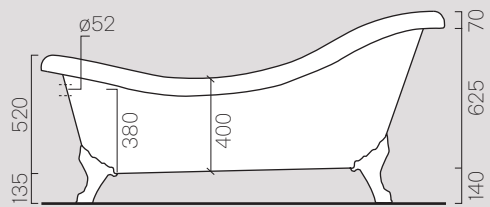

* 275

* Da 250 a 320 mm
* From 250 to 320 mm

* Da 80 a 230 mm
* From 80 to 230 mm

Cassetta

878111

Description	Cistern
Code	878111
Dimensions	17x42 h40
Weight	Kg 13,6

Cassetta

879011

Description	Cistern
Code	879011
Dimensions	46x22 h41
Weight	Kg 16,5

Cassetta

878011

Description	Cistern
Code	878011
Dimensions	46x22 h41
Weight	Kg 16,5

Vasca Bathtub

175x82 VAL1

Description	Bathtub
Code	VAL1
Dimensions	175x82 h84
Weight	Kg 65,3
Installation	freestanding
Material	acrylic