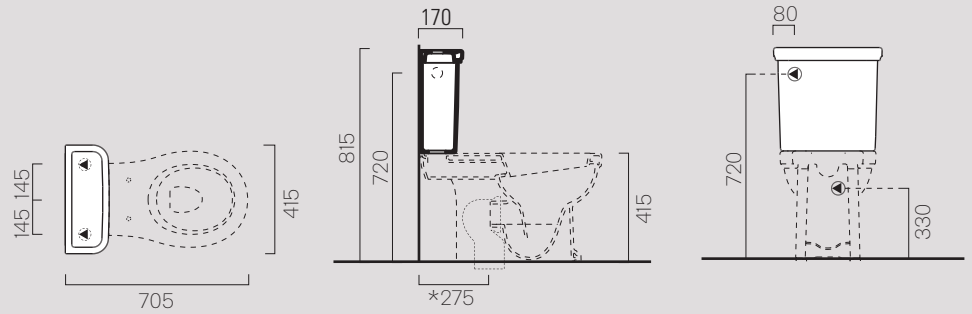

70x37
871711

Description	Wc
Code	871711
Dimensions	70x37
Weight	Kg 25,2
Flush system	standard
Installation	floor standing

Curva tecnica
Technical curve

Codice
Codes

MCURVA

MCURVAS

MCURVA90

Interasse
Distance

* 275

* Da 250 a 320 mm
* From 250 to 320 mm

* Da 80 a 230 mm
* From 80 to 230 mm

Cassetta

878111

Description	Cistern
Code	878111
Dimensions	17x42 h40
Weight	Kg 13,6

Cassetta

879011

Description	Cistern
Code	879011
Dimensions	46x22 h41
Weight	Kg 16,5

Cassetta

878011

Description	Cistern
Code	878011
Dimensions	46x22 h41
Weight	Kg 16,5

Vasca Bathtub

175x82 VAL1

Description	Bathtub
Code	VAL1
Dimensions	175x82 h84
Weight	Kg 65,3
Installation	freestanding
Material	acrylic