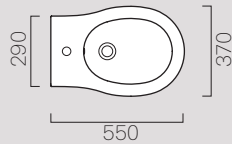

50x35

724711

Description	Washbasin
Code	724711
Dimensions	50x35
Weight	Kg 7,6
Capacity	Lt 8
Overflow	CL 25
Installation	under-counter
Taphole	0

Wc e Bidet

Wc and Bidet

55x37

871211

Description	Wc
Code	871211
Dimensions	55x37
Weight	Kg 20,5
Flush system	standard
Installation	wall-hung

55x37

8765111

Description	Bidet
Code	8765111
Dimensions	55x37
Weight	Kg 17
Overflow	CL 25
Installation	wall-hung
Taphole	1

54x37

871011

Description	Wc
Code	871011
Dimensions	54x37
Weight	Kg 22,5
Flush system	standard
Installation	floor standing

* 275

* Da 250 a 320 mm
* From 250 to 320 mm

* Da 80 a 230 mm
* From 80 to 230 mm

Cassetta

878111

Description	Cistern
Code	878111
Dimensions	17x42 h40
Weight	Kg 13,6

Cassetta

879011