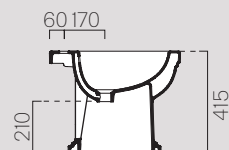

Description	Bidet
Code	8762111
Dimensions	54x37
Weight	Kg 18,2
Overflow	CL 25
Installation	floor standing
Taphole	1 (3)

70x37
871711