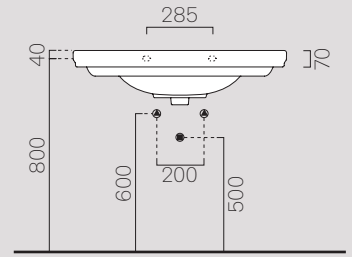

○ VAL2

175x82 h84

65,3

Lavabi

Washbasins

125x54
8725111

Description	Washbasin
Code	8725111
Dimensions	125x54
Weight	Kg 42,1
Capacity	Lt 10
Overflow	CL 25
Installation	wall-hung, ceramic legs
Taphole	1 (3)

105x54
8723111

Description	Washbasin
Code	8723111
Dimensions	105x54
Weight	Kg 28
Capacity	Lt 12
Overflow	CL 25
Installation	wall-hung, ceramic legs, pedestal
Taphole	1 (3)

90x50

8788111

Description	Washbasin
Code	8788111
Dimensions	90x50
Weight	Kg 25,3
Capacity	Lt 10,5
Overflow	CL 25
Installation	wall-hung, pedestal
Taphole	1 (3)

* 275

* Da 250 a 320 mm
* From 250 to 320 mm

* Da 80 a 230 mm
* From 80 to 230 mm

Cassetta

878111

Description	Cistern
Code	878111
Dimensions	17x42 h40
Weight	Kg 13,6

Cassetta

879011