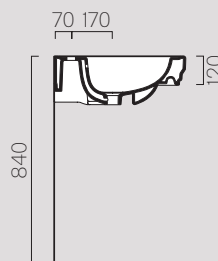

○ VAL2

175x82 h84

65,3

Lavabi

Washbasins

125x54
8725111

Description	Washbasin
Code	8725111
Dimensions	125x54
Weight	Kg 42,1
Capacity	Lt 10
Overflow	CL 25
Installation	wall-hung, ceramic legs
Taphole	1 (3)

105x54
8723111

Description	Washbasin
Code	8723111
Dimensions	105x54
Weight	Kg 28
Capacity	Lt 12
Overflow	CL 25
Installation	wall-hung, ceramic legs, pedestal
Taphole	1 (3)

90x50

8788111

Description	Washbasin
Code	8788111
Dimensions	90x50
Weight	Kg 25,3
Capacity	Lt 10,5
Overflow	CL 25
Installation	wall-hung, pedestal
Taphole	1 (3)

75x50

8787111

Description	Washbasin
Code	8787111
Dimensions	75x50
Weight	Kg 19,3
Capacity	Lt 6
Overflow	CL 25
Installation	wall-hung, pedestal
Taphole	1 (3)

60x46

8731111

Description	Washbasin
Code	8731111
Dimensions	60x46
Weight	Kg 15,5
Capacity	Lt 5
Overflow	CL 25
Installation	wall-hung, pedestal
Taphole	1 (3)

* 275

* Da 250 a 320 mm
* From 250 to 320 mm

* Da 80 a 230 mm
* From 80 to 230 mm

Cassetta

878111

Description	Cistern
Code	878111
Dimensions	17x42 h40
Weight	Kg 13,6

Cassetta

879011