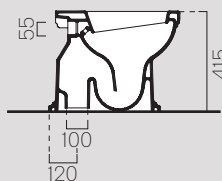

50x35

724711

Description	Washbasin
Code	724711
Dimensions	50x35
Weight	Kg 7,6
Capacity	Lt 8
Overflow	CL 25
Installation	under-counter
Taphole	0

Wc e Bidet

Wc and Bidet

55x37

871211

Description	Wc
Code	871211
Dimensions	55x37
Weight	Kg 20,5
Flush system	standard
Installation	wall-hung

55x37

8765111

Description	Bidet
Code	8765111
Dimensions	55x37
Weight	Kg 17
Overflow	CL 25
Installation	wall-hung
Taphole	1

54x37

871011

Description	Wc
Code	871011
Dimensions	54x37
Weight	Kg 22,5
Flush system	standard
Installation	floor standing

Description	Wc
Code	871111
Dimensions	54x37
Weight	Kg 22,5
Flush system	standard
Installation	floor standing

54x37
8762111

Description	Bidet
Code	8762111
Dimensions	54x37
Weight	Kg 18,2
Overflow	CL 25
Installation	floor standing
Taphole	1 (3)

* 275

* Da 250 a 320 mm
* From 250 to 320 mm

* Da 80 a 230 mm
* From 80 to 230 mm

Cassetta

878111

Description	Cistern
Code	878111
Dimensions	17x42 h40
Weight	Kg 13,6

Cassetta

879011