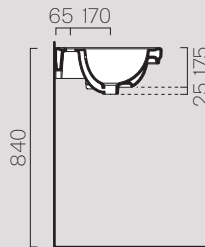

Description	Washbasin
Code	8723111
Dimensions	105x54
Weight	Kg 28
Capacity	Lt 12
Overflow	CL 25
Installation	wall-hung, ceramic legs, pedestal
Taphole	1 (3)

90x50

8788111

Description	Washbasin
Code	8788111
Dimensions	90x50
Weight	Kg 25,3
Capacity	Lt 10,5
Overflow	CL 25
Installation	wall-hung, pedestal
Taphole	1 (3)

75x50

8787111

Description	Washbasin
Code	8787111
Dimensions	75x50
Weight	Kg 19,3
Capacity	Lt 6
Overflow	CL 25
Installation	wall-hung, pedestal
Taphole	1 (3)

60x46

8731111

Description	Washbasin
Code	8731111
Dimensions	60x46
Weight	Kg 15,5
Capacity	Lt 5
Overflow	CL 25
Installation	wall-hung, pedestal
Taphole	1 (3)

50x35

724711

Description	Washbasin
Code	724711
Dimensions	50x35
Weight	Kg 7,6
Capacity	Lt 8
Overflow	CL 25
Installation	under-counter
Taphole	0

Wc e Bidet

Wc and Bidet

55x37

871211

Description	Wc
Code	871211
Dimensions	55x37
Weight	Kg 20,5
Flush system	standard
Installation	wall-hung

* 275

* Da 250 a 320 mm
* From 250 to 320 mm

* Da 80 a 230 mm
* From 80 to 230 mm

Cassetta

878111

Description	Cistern
Code	878111
Dimensions	17x42 h40
Weight	Kg 13,6

Cassetta

879011