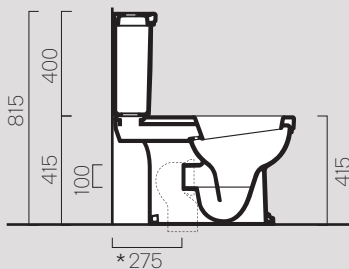

70x37
871711

Description	Wc
Code	871711
Dimensions	70x37
Weight	Kg 25,2
Flush system	standard
Installation	floor standing

Curva tecnica
Technical curve

Codice
Codes

MCURVA

MCURVAS

MCURVA90

Interasse
Distance

* 275

* Da 250 a 320 mm
* From 250 to 320 mm

* Da 80 a 230 mm
* From 80 to 230 mm