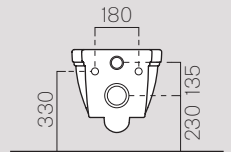

50x35

724711

Description	Washbasin
Code	724711
Dimensions	50x35
Weight	Kg 7,6
Capacity	Lt 8
Overflow	CL 25
Installation	under-counter
Taphole	0

Wc e Bidet

Wc and Bidet

55x37

871211

Description	Wc
Code	871211
Dimensions	55x37
Weight	Kg 20,5
Flush system	standard
Installation	wall-hung

55x37

8765111

Description	Bidet
Code	8765111
Dimensions	55x37
Weight	Kg 17
Overflow	CL 25
Installation	wall-hung
Taphole	1

54x37

871011

Description	Wc
Code	871011
Dimensions	54x37
Weight	Kg 22,5
Flush system	standard
Installation	floor standing

* 275

* Da 250 a 320 mm
* From 250 to 320 mm

* Da 80 a 230 mm
* From 80 to 230 mm

Cassetta

878111

Description	Cistern
Code	878111
Dimensions	17x42 h40
Weight	Kg 13,6

Cassetta

879011