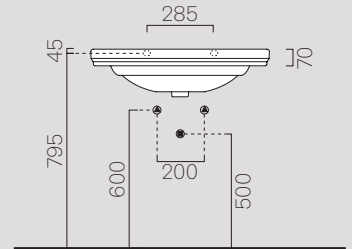

Description	Washbasin
Code	8723111
Dimensions	105x54
Weight	Kg 28
Capacity	Lt 12
Overflow	CL 25
Installation	wall-hung, ceramic legs, pedestal
Taphole	1 (3)

90x50

8788111

Description	Washbasin
Code	8788111
Dimensions	90x50
Weight	Kg 25,3
Capacity	Lt 10,5
Overflow	CL 25
Installation	wall-hung, pedestal
Taphole	1 (3)

75x50

8787111

Description	Washbasin
Code	8787111
Dimensions	75x50
Weight	Kg 19,3
Capacity	Lt 6
Overflow	CL 25
Installation	wall-hung, pedestal
Taphole	1 (3)

60x46

8731111

Description	Washbasin
Code	8731111
Dimensions	60x46
Weight	Kg 15,5
Capacity	Lt 5
Overflow	CL 25
Installation	wall-hung, pedestal
Taphole	1 (3)

* 275

* Da 250 a 320 mm
* From 250 to 320 mm

* Da 80 a 230 mm
* From 80 to 230 mm

Cassetta

878111

Description	Cistern
Code	878111
Dimensions	17x42 h40
Weight	Kg 13,6

Cassetta

879011