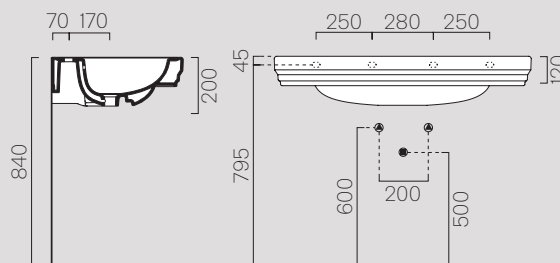

○ VAL2

175x82 h84

65,3

Lavabi

Washbasins

125x54
8725111

Description	Washbasin
Code	8725111
Dimensions	125x54
Weight	Kg 42,1
Capacity	Lt 10
Overflow	CL 25
Installation	wall-hung, ceramic legs
Taphole	1 (3)

105x54
8723111

Description	Washbasin
Code	8723111
Dimensions	105x54
Weight	Kg 28
Capacity	Lt 12
Overflow	CL 25
Installation	wall-hung, ceramic legs, pedestal
Taphole	1 (3)

90x50

8788111

Description	Washbasin
Code	8788111
Dimensions	90x50
Weight	Kg 25,3
Capacity	Lt 10,5
Overflow	CL 25
Installation	wall-hung, pedestal
Taphole	1 (3)

* 275

* Da 250 a 320 mm
* From 250 to 320 mm

* Da 80 a 230 mm
* From 80 to 230 mm

Cassetta

878111

Description	Cistern
Code	878111
Dimensions	17x42 h40
Weight	Kg 13,6

Cassetta

879011