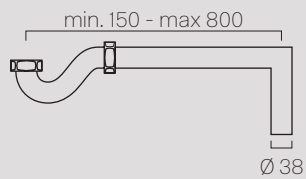

* 275

* Da 250 a 320 mm
* From 250 to 320 mm

* Da 80 a 230 mm
* From 80 to 230 mm

Cassetta

878111

Description	Cistern
Code	878111
Dimensions	17x42 h40
Weight	Kg 13,6

Cassetta

879011

Description	Cistern
Code	879011
Dimensions	46x22 h41
Weight	Kg 16,5

Cassetta

878011

Description	Cistern
Code	878011
Dimensions	46x22 h41
Weight	Kg 16,5

Vasca Bathtub

175x82 VAL1

Description	Bathtub
Code	VAL1
Dimensions	175x82 h84
Weight	Kg 65,3
Installation	freestanding
Material	acrylic