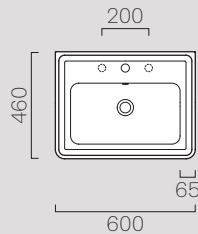

Description	Washbasin
Code	8723111
Dimensions	105x54
Weight	Kg 28
Capacity	Lt 12
Overflow	CL 25
Installation	wall-hung, ceramic legs, pedestal
Taphole	1 (3)

90x50

8788111

Description	Washbasin
Code	8788111
Dimensions	90x50
Weight	Kg 25,3
Capacity	Lt 10,5
Overflow	CL 25
Installation	wall-hung, pedestal
Taphole	1 (3)

75x50

8787111

Description	Washbasin
Code	8787111
Dimensions	75x50
Weight	Kg 19,3
Capacity	Lt 6
Overflow	CL 25
Installation	wall-hung, pedestal
Taphole	1 (3)

60x46

8731111

Description	Washbasin
Code	8731111
Dimensions	60x46
Weight	Kg 15,5
Capacity	Lt 5
Overflow	CL 25
Installation	wall-hung, pedestal
Taphole	1 (3)