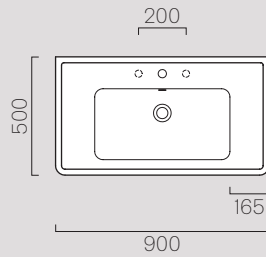

○ VAL2

175x82 h84

65,3

Lavabi

Washbasins

125x54
8725111

Description	Washbasin
Code	8725111
Dimensions	125x54
Weight	Kg 42,1
Capacity	Lt 10
Overflow	CL 25
Installation	wall-hung, ceramic legs
Taphole	1 (3)

105x54
8723111

Description	Washbasin
Code	8723111
Dimensions	105x54
Weight	Kg 28
Capacity	Lt 12
Overflow	CL 25
Installation	wall-hung, ceramic legs, pedestal
Taphole	1 (3)

90x50

8788111

Description	Washbasin
Code	8788111
Dimensions	90x50
Weight	Kg 25,3
Capacity	Lt 10,5
Overflow	CL 25
Installation	wall-hung, pedestal
Taphole	1 (3)

75x50

8787111

Description	Washbasin
Code	8787111
Dimensions	75x50
Weight	Kg 19,3
Capacity	Lt 6
Overflow	CL 25
Installation	wall-hung, pedestal
Taphole	1 (3)

60x46

8731111

Description	Washbasin
Code	8731111
Dimensions	60x46
Weight	Kg 15,5
Capacity	Lt 5
Overflow	CL 25
Installation	wall-hung, pedestal
Taphole	1 (3)

* 275

* Da 250 a 320 mm
* From 250 to 320 mm

* Da 80 a 230 mm
* From 80 to 230 mm

Cassetta

878111

Description	Cistern
Code	878111
Dimensions	17x42 h40
Weight	Kg 13,6

Cassetta

879011