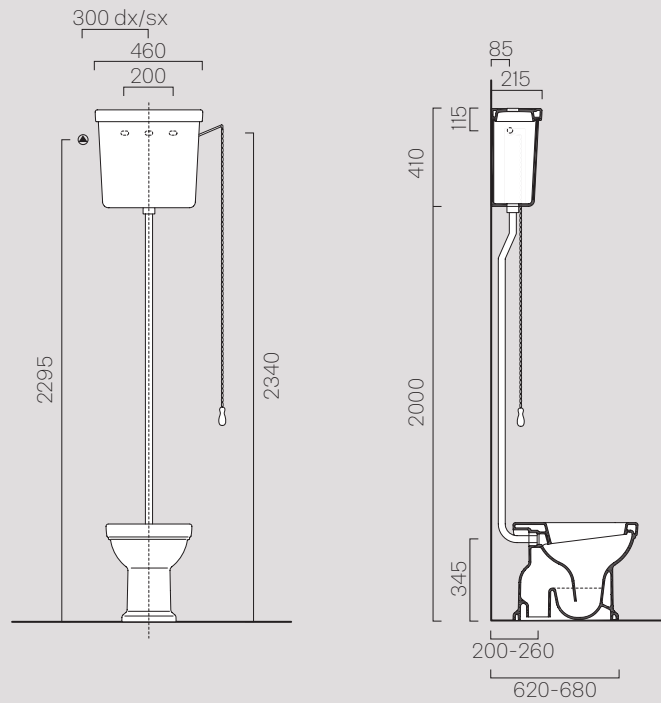

Description	Wc
Code	871111
Dimensions	54x37
Weight	Kg 22,5
Flush system	standard
Installation	floor standing

54x37
8762111

Description	Bidet
Code	8762111
Dimensions	54x37
Weight	Kg 18,2
Overflow	CL 25
Installation	floor standing
Taphole	1 (3)

70x37
871711

Description	Wc
Code	871711
Dimensions	70x37
Weight	Kg 25,2
Flush system	standard
Installation	floor standing

Curva tecnica
Technical curve

Codice
Codes

MCURVA

MCURVAS

MCURVA90

Interasse
Distance

* 275

* Da 250 a 320 mm
* From 250 to 320 mm

* Da 80 a 230 mm
* From 80 to 230 mm

Cassetta

878111

Description	Cistern
Code	878111
Dimensions	17x42 h40
Weight	Kg 13,6

Cassetta

879011

Description	Cistern
Code	879011
Dimensions	46x22 h41
Weight	Kg 16,5

Cassetta

878011

Description	Cistern
Code	878011
Dimensions	46x22 h41
Weight	Kg 16,5

Vasca Bathtub

175x82 VAL1

Description	Bathtub
Code	VAL1
Dimensions	175x82 h84
Weight	Kg 65,3
Installation	freestanding
Material	acrylic