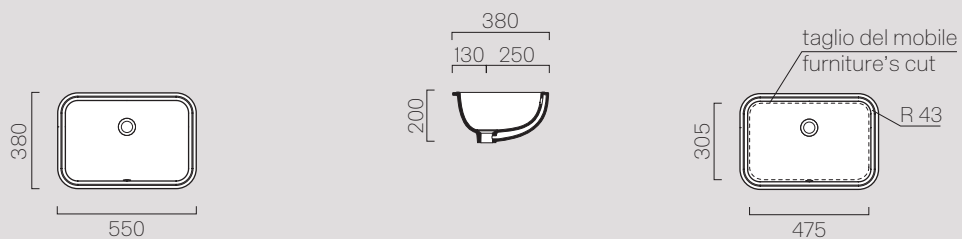

Colonna

877011

Description	Pedestal
Code	877011
Dimensions	66x27

55x38

724311

Description	Washbasin
Code	724311
Dimensions	55x38
Weight	Kg 8
Capacity	Lt 9,5
Overflow	CL 25
Installation	under-counter
Taphole	0

50x35

724711

Description	Washbasin
Code	724711
Dimensions	50x35
Weight	Kg 7,6
Capacity	Lt 8
Overflow	CL 25
Installation	under-counter
Taphole	0

Wc e Bidet

Wc and Bidet

55x37

871211

Description	Wc
Code	871211
Dimensions	55x37
Weight	Kg 20,5
Flush system	standard
Installation	wall-hung

55x37

8765111

Description	Bidet
Code	8765111
Dimensions	55x37
Weight	Kg 17
Overflow	CL 25
Installation	wall-hung
Taphole	1

54x37

871011

Description	Wc
Code	871011
Dimensions	54x37
Weight	Kg 22,5
Flush system	standard
Installation	floor standing

* 275

* Da 250 a 320 mm
* From 250 to 320 mm

* Da 80 a 230 mm
* From 80 to 230 mm

Cassetta

878111

Description	Cistern
Code	878111
Dimensions	17x42 h40
Weight	Kg 13,6

Cassetta

879011