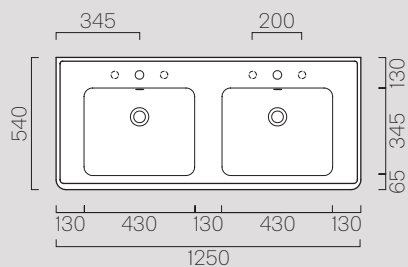

○ VAL2

175x82 h84

65,3

Lavabi

Washbasins

125x54
8725111

Description	Washbasin
Code	8725111
Dimensions	125x54
Weight	Kg 42,1
Capacity	Lt 10
Overflow	CL 25
Installation	wall-hung, ceramic legs
Taphole	1 (3)

105x54
8723111

Description	Washbasin
Code	8723111
Dimensions	105x54
Weight	Kg 28
Capacity	Lt 12
Overflow	CL 25
Installation	wall-hung, ceramic legs, pedestal
Taphole	1 (3)

90x50

8788111

Description	Washbasin
Code	8788111
Dimensions	90x50
Weight	Kg 25,3
Capacity	Lt 10,5
Overflow	CL 25
Installation	wall-hung, pedestal
Taphole	1 (3)

* 275

* Da 250 a 320 mm
* From 250 to 320 mm

* Da 80 a 230 mm
* From 80 to 230 mm

Cassetta

878111

Description	Cistern
Code	878111
Dimensions	17x42 h40
Weight	Kg 13,6

Cassetta

879011