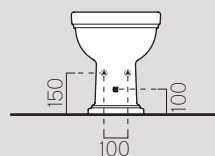

55x37

8765111

Description	Bidet
Code	8765111
Dimensions	55x37
Weight	Kg 17
Overflow	CL 25
Installation	wall-hung
Taphole	1

54x37

871011

Description	Wc
Code	871011
Dimensions	54x37
Weight	Kg 22,5
Flush system	standard
Installation	floor standing

Description	Wc
Code	871111
Dimensions	54x37
Weight	Kg 22,5
Flush system	standard
Installation	floor standing

54x37
8762111

Description	Bidet
Code	8762111
Dimensions	54x37
Weight	Kg 18,2
Overflow	CL 25
Installation	floor standing
Taphole	1 (3)