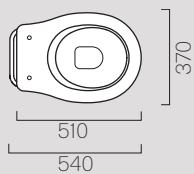

55x37

8765111

Description	Bidet
Code	8765111
Dimensions	55x37
Weight	Kg 17
Overflow	CL 25
Installation	wall-hung
Taphole	1

54x37

871011

Description	Wc
Code	871011
Dimensions	54x37
Weight	Kg 22,5
Flush system	standard
Installation	floor standing

* 275

* Da 250 a 320 mm
* From 250 to 320 mm

* Da 80 a 230 mm
* From 80 to 230 mm

Cassetta

878111

Description	Cistern
Code	878111
Dimensions	17x42 h40
Weight	Kg 13,6

Cassetta

879011