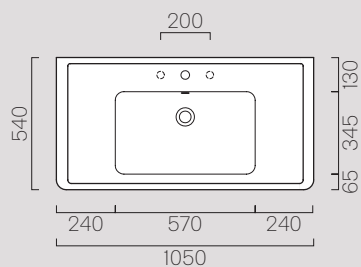

○ VAL2

175x82 h84

65,3

Lavabi

Washbasins

125x54
8725111

Description	Washbasin
Code	8725111
Dimensions	125x54
Weight	Kg 42,1
Capacity	Lt 10
Overflow	CL 25
Installation	wall-hung, ceramic legs
Taphole	1 (3)

105x54
8723111

Description	Washbasin
Code	8723111
Dimensions	105x54
Weight	Kg 28
Capacity	Lt 12
Overflow	CL 25
Installation	wall-hung, ceramic legs, pedestal
Taphole	1 (3)

90x50

8788111

Description	Washbasin
Code	8788111
Dimensions	90x50
Weight	Kg 25,3
Capacity	Lt 10,5
Overflow	CL 25
Installation	wall-hung, pedestal
Taphole	1 (3)