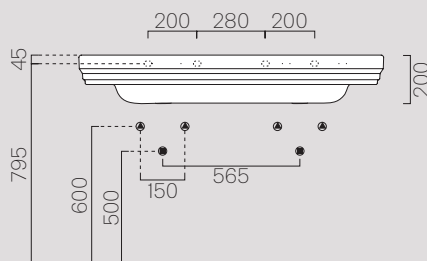

○ VAL2

175x82 h84

65,3

Lavabi

Washbasins

125x54
8725111

Description	Washbasin
Code	8725111
Dimensions	125x54
Weight	Kg 42,1
Capacity	Lt 10
Overflow	CL 25
Installation	wall-hung, ceramic legs
Taphole	1 (3)

105x54
8723111

Description	Washbasin
Code	8723111
Dimensions	105x54
Weight	Kg 28
Capacity	Lt 12
Overflow	CL 25
Installation	wall-hung, ceramic legs, pedestal
Taphole	1 (3)

90x50

8788111

Description	Washbasin
Code	8788111
Dimensions	90x50
Weight	Kg 25,3
Capacity	Lt 10,5
Overflow	CL 25
Installation	wall-hung, pedestal
Taphole	1 (3)

* 275

* Da 250 a 320 mm
* From 250 to 320 mm

* Da 80 a 230 mm
* From 80 to 230 mm

Cassetta

878111

Description	Cistern
Code	878111
Dimensions	17x42 h40
Weight	Kg 13,6

Cassetta

879011