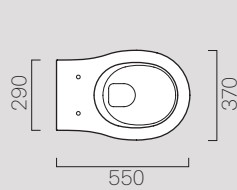

75x50

8787111

Description	Washbasin
Code	8787111
Dimensions	75x50
Weight	Kg 19,3
Capacity	Lt 6
Overflow	CL 25
Installation	wall-hung, pedestal
Taphole	1 (3)

60x46

8731111

Description	Washbasin
Code	8731111
Dimensions	60x46
Weight	Kg 15,5
Capacity	Lt 5
Overflow	CL 25
Installation	wall-hung, pedestal
Taphole	1 (3)

50x35

724711

Description	Washbasin
Code	724711
Dimensions	50x35
Weight	Kg 7,6
Capacity	Lt 8
Overflow	CL 25
Installation	under-counter
Taphole	0

Wc e Bidet

Wc and Bidet

55x37

871211

Description	Wc
Code	871211
Dimensions	55x37
Weight	Kg 20,5
Flush system	standard
Installation	wall-hung

55x37

8765111

Description	Bidet
Code	8765111
Dimensions	55x37
Weight	Kg 17
Overflow	CL 25
Installation	wall-hung
Taphole	1

54x37

871011

Description	Wc
Code	871011
Dimensions	54x37
Weight	Kg 22,5
Flush system	standard
Installation	floor standing

* 275

* Da 250 a 320 mm
* From 250 to 320 mm

* Da 80 a 230 mm
* From 80 to 230 mm

Cassetta

878111

Description	Cistern
Code	878111
Dimensions	17x42 h40
Weight	Kg 13,6

Cassetta

879011