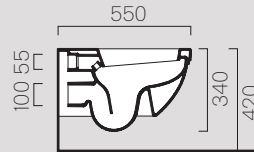

50x35

724711

Description	Washbasin
Code	724711
Dimensions	50x35
Weight	Kg 7,6
Capacity	Lt 8
Overflow	CL 25
Installation	under-counter
Taphole	0

Wc e Bidet

Wc and Bidet

55x37

871211

Description	Wc
Code	871211
Dimensions	55x37
Weight	Kg 20,5
Flush system	standard
Installation	wall-hung

55x37

8765111

Description	Bidet
Code	8765111
Dimensions	55x37
Weight	Kg 17
Overflow	CL 25
Installation	wall-hung
Taphole	1

54x37

871011

Description	Wc
Code	871011
Dimensions	54x37
Weight	Kg 22,5
Flush system	standard
Installation	floor standing

* 275

* Da 250 a 320 mm
* From 250 to 320 mm

* Da 80 a 230 mm
* From 80 to 230 mm

Cassetta

878111

Description	Cistern
Code	878111
Dimensions	17x42 h40
Weight	Kg 13,6

Cassetta

879011