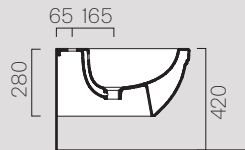

50x35

724711

Description	Washbasin
Code	724711
Dimensions	50x35
Weight	Kg 7,6
Capacity	Lt 8
Overflow	CL 25
Installation	under-counter
Taphole	0

Wc e Bidet

Wc and Bidet

55x37

871211

Description	Wc
Code	871211
Dimensions	55x37
Weight	Kg 20,5
Flush system	standard
Installation	wall-hung

55x37

8765111

Description	Bidet
Code	8765111
Dimensions	55x37
Weight	Kg 17
Overflow	CL 25
Installation	wall-hung
Taphole	1

54x37

871011

Description	Wc
Code	871011
Dimensions	54x37
Weight	Kg 22,5
Flush system	standard
Installation	floor standing

* 275

* Da 250 a 320 mm
* From 250 to 320 mm

* Da 80 a 230 mm
* From 80 to 230 mm

Cassetta

878111

Description	Cistern
Code	878111
Dimensions	17x42 h40
Weight	Kg 13,6

Cassetta

879011