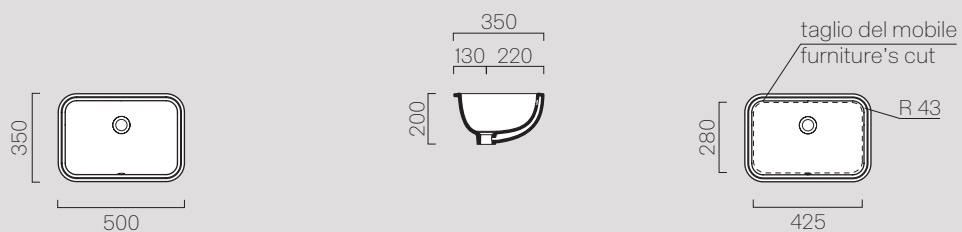

Colonna

877011

Description	Pedestal
Code	877011
Dimensions	66x27

55x38

724311

Description	Washbasin
Code	724311
Dimensions	55x38
Weight	Kg 8
Capacity	Lt 9,5
Overflow	CL 25
Installation	under-counter
Taphole	0

50x35

724711

Description	Washbasin
Code	724711
Dimensions	50x35
Weight	Kg 7,6
Capacity	Lt 8
Overflow	CL 25
Installation	under-counter
Taphole	0

Wc e Bidet

Wc and Bidet

55x37

871211

Description	Wc
Code	871211
Dimensions	55x37
Weight	Kg 20,5
Flush system	standard
Installation	wall-hung

55x37

8765111

Description	Bidet
Code	8765111
Dimensions	55x37
Weight	Kg 17
Overflow	CL 25
Installation	wall-hung
Taphole	1

54x37

871011

Description	Wc
Code	871011
Dimensions	54x37
Weight	Kg 22,5
Flush system	standard
Installation	floor standing

* 275

* Da 250 a 320 mm
* From 250 to 320 mm

* Da 80 a 230 mm
* From 80 to 230 mm

Cassetta

878111

Description	Cistern
Code	878111
Dimensions	17x42 h40
Weight	Kg 13,6

Cassetta

879011