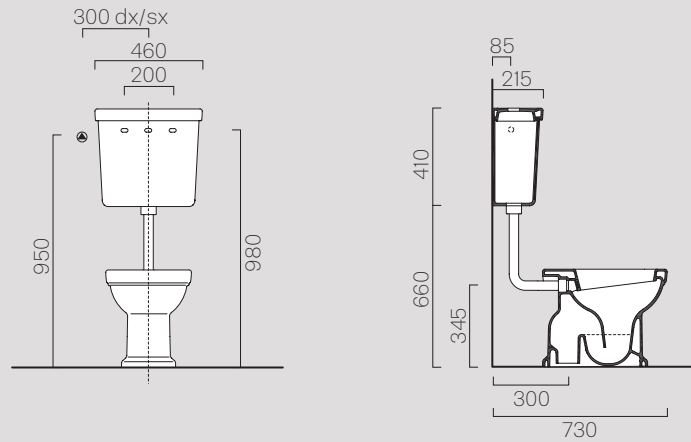

Description	Wc
Code	871111
Dimensions	54x37
Weight	Kg 22,5
Flush system	standard
Installation	floor standing

54x37
8762111

Description	Bidet
Code	8762111
Dimensions	54x37
Weight	Kg 18,2
Overflow	CL 25
Installation	floor standing
Taphole	1 (3)

70x37
871711

Description	Wc
Code	871711
Dimensions	70x37
Weight	Kg 25,2
Flush system	standard
Installation	floor standing

Curva tecnica
Technical curve

Codice
Codes

MCURVA

MCURVAS

MCURVA90

Interasse
Distance

* 275

* Da 250 a 320 mm
* From 250 to 320 mm

* Da 80 a 230 mm
* From 80 to 230 mm

Cassetta

878111

Description	Cistern
Code	878111
Dimensions	17x42 h40
Weight	Kg 13,6

Cassetta

879011

Description	Cistern
Code	879011
Dimensions	46x22 h41
Weight	Kg 16,5

Cassetta

878011

Description	Cistern
Code	878011
Dimensions	46x22 h41
Weight	Kg 16,5

Vasca Bathtub

175x82 VAL1

Description	Bathtub
Code	VAL1
Dimensions	175x82 h84
Weight	Kg 65,3
Installation	freestanding
Material	acrylic