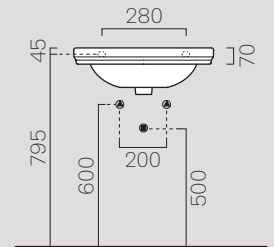

Description	Washbasin
Code	8723111
Dimensions	105x54
Weight	Kg 28
Capacity	Lt 12
Overflow	CL 25
Installation	wall-hung, ceramic legs, pedestal
Taphole	1 (3)

90x50

8788111

Description	Washbasin
Code	8788111
Dimensions	90x50
Weight	Kg 25,3
Capacity	Lt 10,5
Overflow	CL 25
Installation	wall-hung, pedestal
Taphole	1 (3)

75x50

8787111

Description	Washbasin
Code	8787111
Dimensions	75x50
Weight	Kg 19,3
Capacity	Lt 6
Overflow	CL 25
Installation	wall-hung, pedestal
Taphole	1 (3)

60x46

8731111

Description	Washbasin
Code	8731111
Dimensions	60x46
Weight	Kg 15,5
Capacity	Lt 5
Overflow	CL 25
Installation	wall-hung, pedestal
Taphole	1 (3)

* 275

* Da 250 a 320 mm
* From 250 to 320 mm

* Da 80 a 230 mm
* From 80 to 230 mm

Cassetta

878111

Description	Cistern
Code	878111
Dimensions	17x42 h40
Weight	Kg 13,6

Cassetta

879011