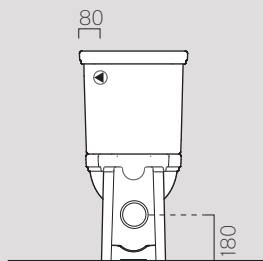

Description	Wc
Code	871711
Dimensions	70x37
Weight	Kg 25,2
Flush system	standard
Installation	floor standing

Curva tecnica
Technical curve

Codice
Codes

MCURVA

MCURVAS

MCURVA90

Interasse
Distance

* 275

* Da 250 a 320 mm
* From 250 to 320 mm

* Da 80 a 230 mm
* From 80 to 230 mm